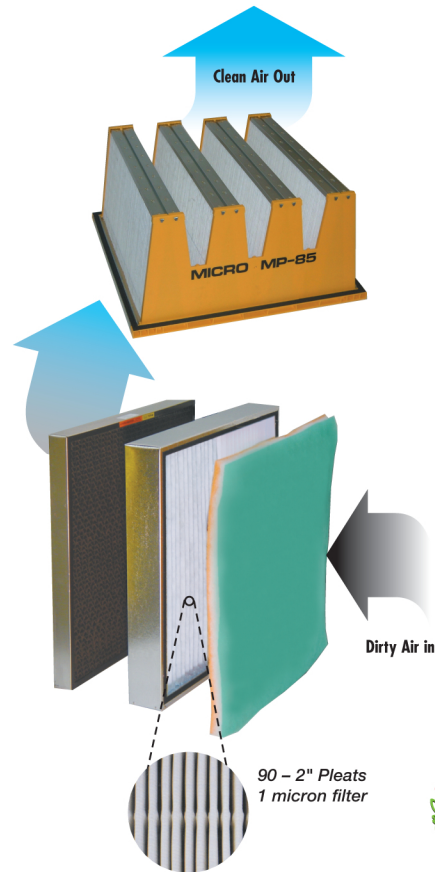

AIRFLOW DIRECTION

Available in CE

Made in the Canada