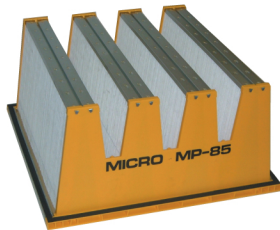

CMS California Media Services

Serving The Digital Graphics Industry Since 1992

PH: (714) 522-2204 • (800) 986-3484

FAX: (714) 522-3014

email: www.CMSCALMEDIA.com

STANDARD FILTERS

11602 MICRO MP85 FILTER

High efficiency media to capture pollutants to 0.3 micron. High surface area (193 sq ft).
Not Cleanable
1 per unit

CARBON FILTER 11226 Carbon Refill Package

Removes fumes and odors.
Contains 45 lbs of Activated Carbon Pellets.
1 refill package per unit
Not cleanable

11204 INTAKE FILTER

Surface loading media to capture pollutants to 1 micron. Pleated high surface area (60 sq ft), metal frame, (11703 dust pad in front).
Vacuum Cleanable
Pressure washable
3 per unit

11703 DUST PAD

High capacity media to capture visible dust and spray powder. Used in front of intake filter.
Vacuum Cleanable
3 per unit

OPTIONAL FILTER

11401 24lb CARBON FILTER for FC model

Activated carbon filter to replace MP85 in high fume environments on FC model. Contains 24lbs (11kg) of activated granular carbon
Not cleanable
1 per unit